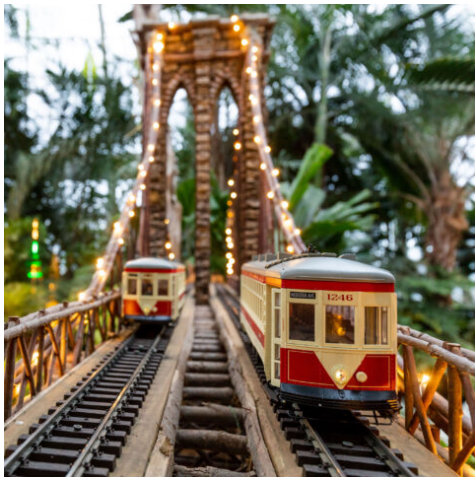

Town of Newburgh Recreation

Join us for

NYBG

HOLIDAY TRAIN SHOW EXHIBITION

Date: Saturday, November 23rd

Depart Rec. Center 8:30am

Return Rec. Center Approx. 3:30pm

Fees: Resident \$65 Non-Resident \$75

Catch the Trains

See more than 25 G-scale model trains and trolleys hum along nearly a half-mile of track. Don't forget to look up—NYC bridges come together to create an aerial display of trains soaring overhead and outdoors on our all-new Conservatory Lawn display.

Discover the Landmarks

Nearly 200 scaled iconic buildings and structures such as the Brooklyn Bridge, Yankee Stadium, and the Statue of Liberty are displayed under thousands of twinkling lights. Step into a miniature city where famed New York architecture is re-created using bark, leaves, and other natural materials.